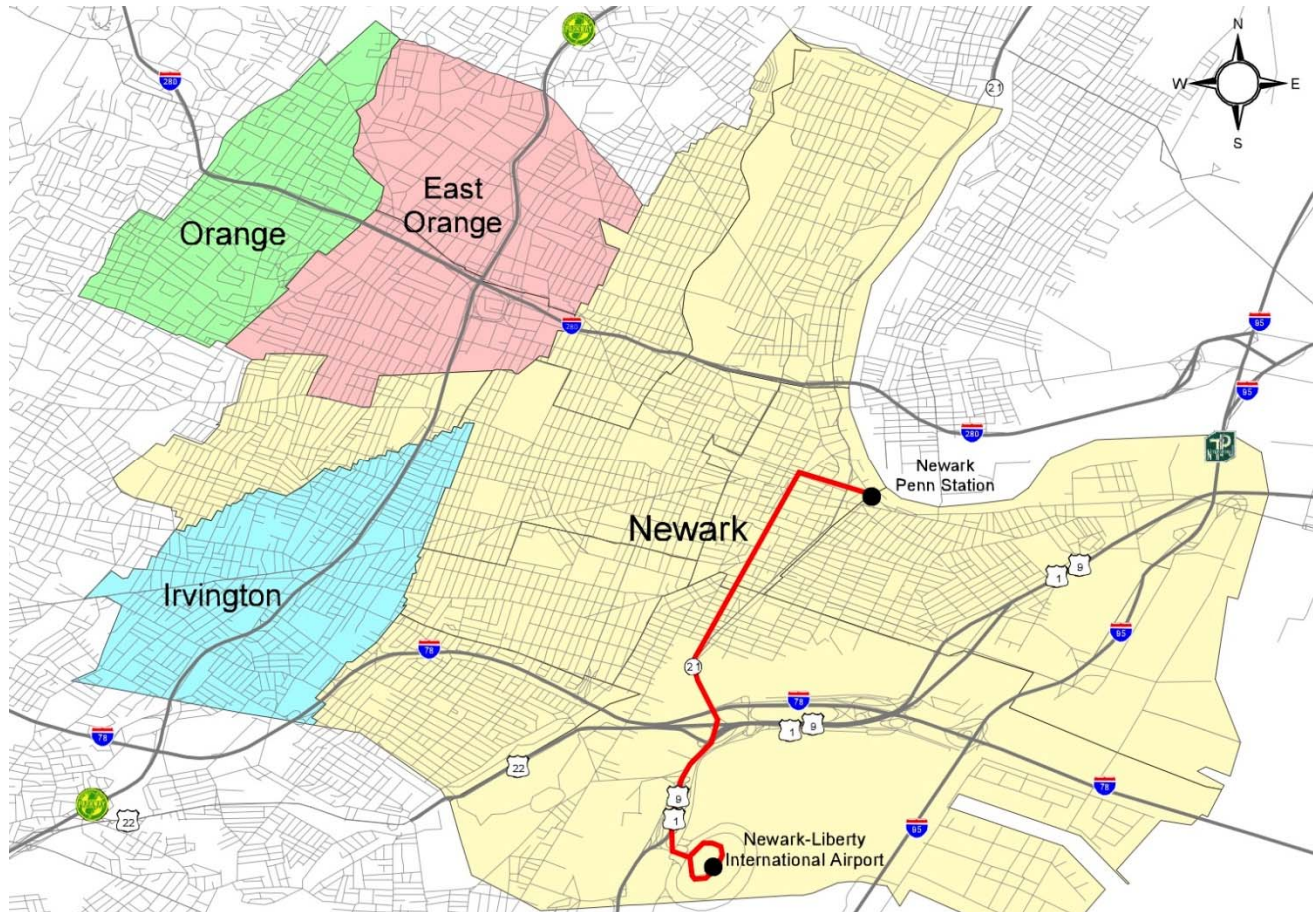

Essex County

Essex Night Owl

Access to Newark Penn Station

Presented by: Michael Vieira

25%

Newark residents
do not own a car

Essex Night Owl Service Area

Daily Ridership