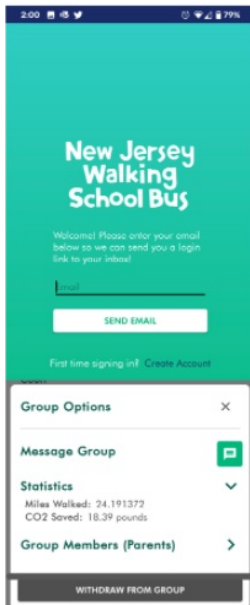

Now that children are back to school in person in New Jersey, it's the perfect time to download a new Smartphone app that will help parents coordinate daily walk-to-school routines for themselves and their children for exercise and help reduce traffic and pollution.

Parents can organize their child's walks on the "New Jersey Walking School Bus App" and create a walking group, which can be made private right on the app. The app lets parents see their child's location, track miles walked, reduce pollution, and form adult walking groups. The new app is just in time for NJ Walk and Bike to School Day on October 6 and International Walk & Bike to School Month in October. Schools interested in planning an event on any day in October can contact EZ Ride to get ideas, free signs, and stickers by emailing Lisa Lee at ilee@ezride.org or by calling (201) 939-4242 ext. 5.

Walking App Video

The Transporter is a monthly newsletter about transportation information in our region and is prepared by Meadowlands Transportation Brokerage Corporation dba EZ Ride. For any comments, corrections or suggestions, please call 201-939-4242 Ext. 131 or email info@ezride.org.

Find us on: